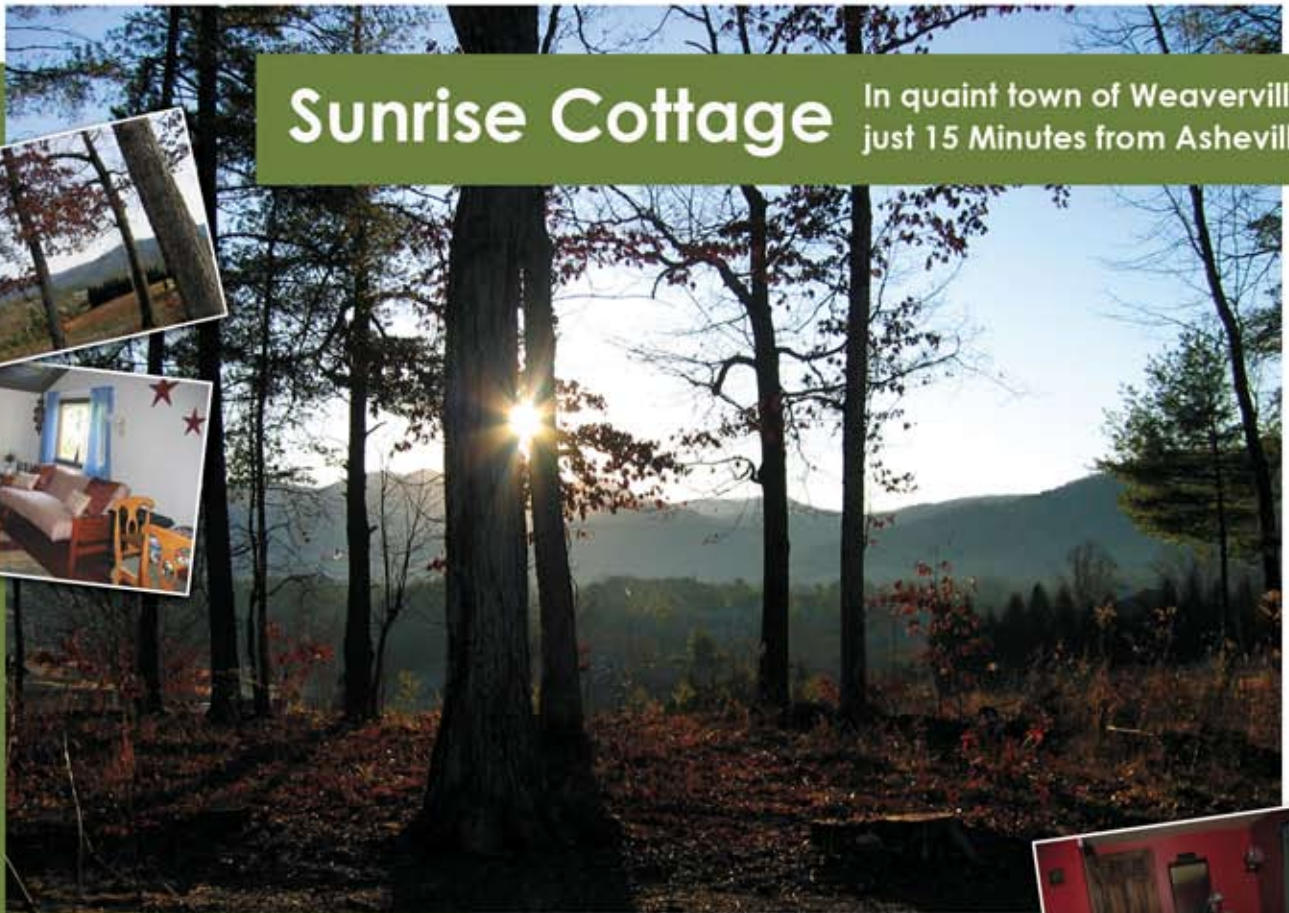

Sunrise Cottage

In quaint town of Weaverville,
just 15 Minutes from Asheville!

Property Type:
Cottage

Location Type:
Mountain, Rural

Summary:

- 2 Bedrooms, Sleeps 6
- Across from entrance to Reems Creek Golf Course
- Garden
- Fireplace & DVD

\$135 per night

ASHFORD

Mortgage Advisors

Mountain view cottage with fireplace & hot tub!

Come enjoy the serenity of the mountains at this fabulous cottage. It is convenient to everything yet private with picture perfect views. Recently renovated in 2006, it has beautiful cherry hardwood floors, new carpet in bedrooms, and complete new bathroom. It is tastefully decorated with antique furnishings, artwork from around the country along with fine linens and towels. Perfect for those who want their own space yet want to be close to Asheville for great shopping, entertainment and the Biltmore Estate. Enjoy a good book by the fireplace, bird watch from the front porch or just relax in the new six person hot tub! Roast marshmallows in the firepit or take a nap in the hammock. Sunrise Mountain is a great place to retreat to with friends, family or just your sweetie.